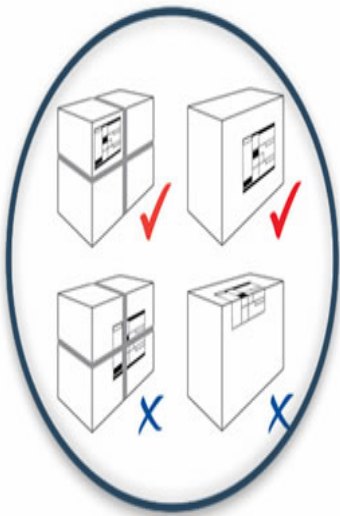

interlink
direct

Help us help you
by labelling your parcel correctly

Please cut along the dotted line of your label and affix to your parcel or bag (as supplied by Interlink Direct driver).

Parcel = above 5kg weight and dimensions 40 x 30 x12 cms

Remove all other labels

- Ensure the surface where the label is applied is clean and dry and the label is not wrinkled
- Don't place the label and not over the seams or corners and any banding does not obscure the label

Bag = below 5kg weight and dimensions 40 x 30 x12 cms

- Our driver will supply an express bag for your item
- Please have the label ready for the driver to affix to the bag
- Do not fix the label to your item which will need to be placed inside a bag and then labelled